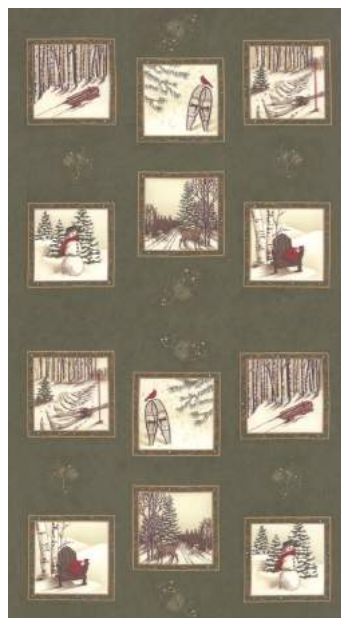

moda FROSTED FLANNELS
HOLLY TAYLOR

Delivery Month: June 2019
Total SKU'S: 27 + 2
100% Cotton

6780-12F